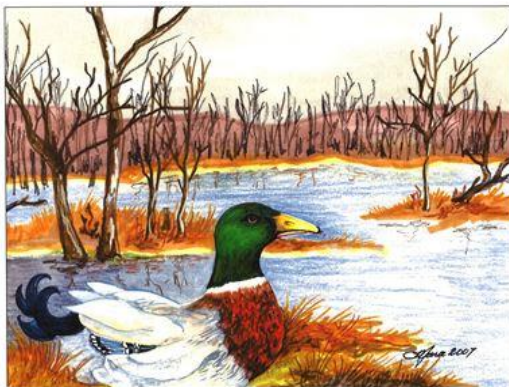

Monart : Drawing Fundamentals (ages 8-12)

January 2021 -Fridays

Dates: January 8, 15, 22, 29 (4-weeks)

3:30-5:00 p.m.

Winter Landscape “Currier & Ives”

Supplies:

- Colored Construction Paper (gray or light blue suggested.)
- Black Sharpies (ultra-fine & fine point)
- Oil pastels (or marker)
- White oil pastel
- Ruler
- Pencil, sharpener, eraser

Mallard Duck

Supplies:

- Drawing paper
- Sharpie
- Pencil, sharpener, & eraser
- Colored pencils
- Crayola markers
- Chalk pastel (optional)

Monart : Drawing Fundamentals (ages 8-12)

January 2021 -Fridays